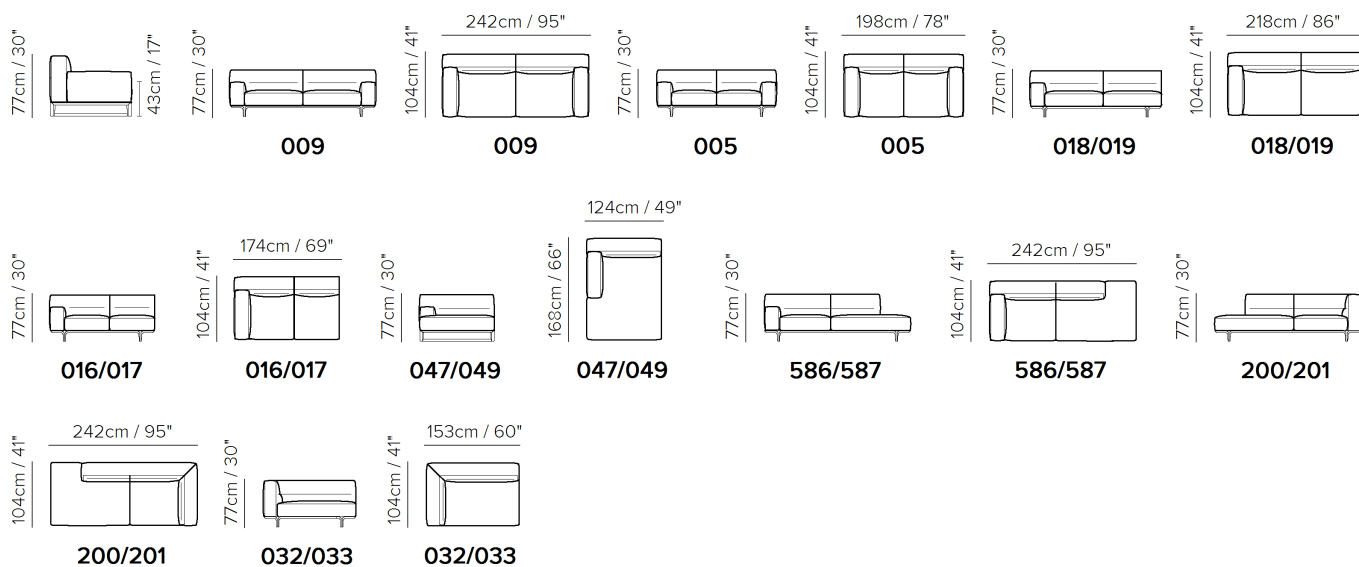

NOTES

- Model also available with thick leather with model code Sxxx (Art. Vesuvio, Cassidy).
- Tight Seat Cushion (the seat cushions of the models are fixed to the frame)
- Tight Back Cushion (the back cushions of the models are fixed to the frame)
- With Leather Side (the sectional pieces come with leather sides)
- Wood Frame
- With Feet Assembled (the model will be loaded with feet already mounted on the sofa)
- Plastic Wrap (the model will be wrapped in a plastic bag)
- Feet available in wooden finishings 32 (Smoked Oak)
- Feet height 14,0 cm

NOTES

■ Vers. 009

■ Vers. 009

■ Vers. 247+019

SCHEMATICS

COMPOSITION EXAMPLES

TECHNICAL INFORMATION

	COVERING	Leather <input checked="" type="checkbox"/>				
	LEGS	Wood <input checked="" type="checkbox"/>	Metal <input type="checkbox"/>	Plastic <input type="checkbox"/>	Castors <input type="checkbox"/>	Upholstered <input type="checkbox"/>
	FILLING	Arms <input type="checkbox"/> Fiber <input checked="" type="checkbox"/> Foam <input type="checkbox"/> Feather/Fiber Mix <input type="checkbox"/> Feather	Seat cushion <input type="checkbox"/> Fiber <input checked="" type="checkbox"/> Foam <input type="checkbox"/> Feather/Fiber Mix <input type="checkbox"/> Feather	Back cushion <input type="checkbox"/> Fiber <input checked="" type="checkbox"/> Foam <input type="checkbox"/> Feather/Fiber Mix <input type="checkbox"/> Feather		
	COMFORT	Standard Comfort <input checked="" type="checkbox"/>	Firm Comfort <input type="checkbox"/>			
	FUNCTION	Bed <input type="checkbox"/>	Electric motion <input type="checkbox"/>	Motion <input type="checkbox"/>	Recliner <input type="checkbox"/>	Sliding <input type="checkbox"/>
	OPTIONS	Nails <input type="checkbox"/>	Removable <input type="checkbox"/>	Contrast Stitching <input type="checkbox"/>		