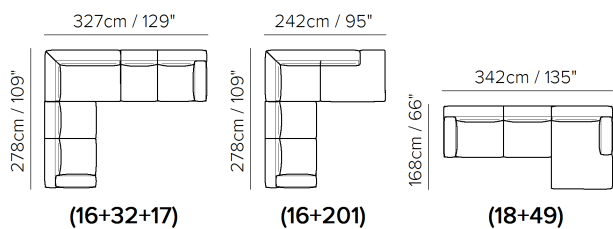

NOTES

- Model also available with thick leather with model code Sxxx (Art. Vesuvio, Cassidy).
- Tight Seat Cushion (the seat cushions of the models are fixed to the frame)
- Tight Back Cushion (the back cushions of the models are fixed to the frame)
- With Leather Side (the sectional pieces come with leather sides)
- Wood Frame
- With Feet Assembled (the model will be loaded with feet already mounted on the sofa)
- Plastic Wrap (the model will be wrapped in a plastic bag)
- Feet available in wooden finishings 32 (Smoked Oak)
- Feet height 14,0 cm

NOTES

■ Vers. 009

■ Vers. 009

■ Vers. 247+019

SCHEMATICS

COMPOSITION EXAMPLES

TECHNICAL INFORMATION

	COVERING	Leather <input checked="" type="checkbox"/>				
	LEGS	Wood <input checked="" type="checkbox"/>	Metal <input type="checkbox"/>	Plastic <input type="checkbox"/>	Castors <input type="checkbox"/>	Upholstered <input type="checkbox"/>
	FILLING	Arms <input type="checkbox"/> Fiber <input checked="" type="checkbox"/> Foam <input type="checkbox"/> Feather/Fiber Mix <input type="checkbox"/> Feather	Seat cushion <input type="checkbox"/> Fiber <input checked="" type="checkbox"/> Foam <input type="checkbox"/> Feather/Fiber Mix <input type="checkbox"/> Feather	Back cushion <input type="checkbox"/> Fiber <input checked="" type="checkbox"/> Foam <input type="checkbox"/> Feather/Fiber Mix <input type="checkbox"/> Feather		
	COMFORT	Standard Comfort <input checked="" type="checkbox"/>	Firm Comfort <input type="checkbox"/>			
	FUNCTION	Bed <input type="checkbox"/>	Electric motion <input type="checkbox"/>	Motion <input type="checkbox"/>	Recliner <input type="checkbox"/>	Sliding <input type="checkbox"/>
	OPTIONS	Nails <input type="checkbox"/>	Removable <input type="checkbox"/>	Contrast Stitching <input type="checkbox"/>		