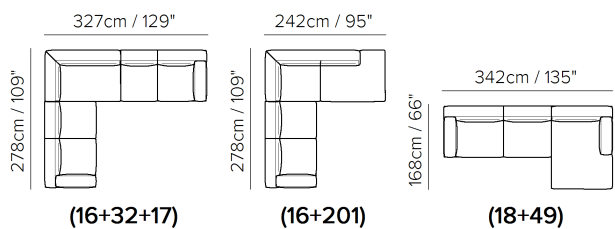

COMPOSITION EXAMPLES