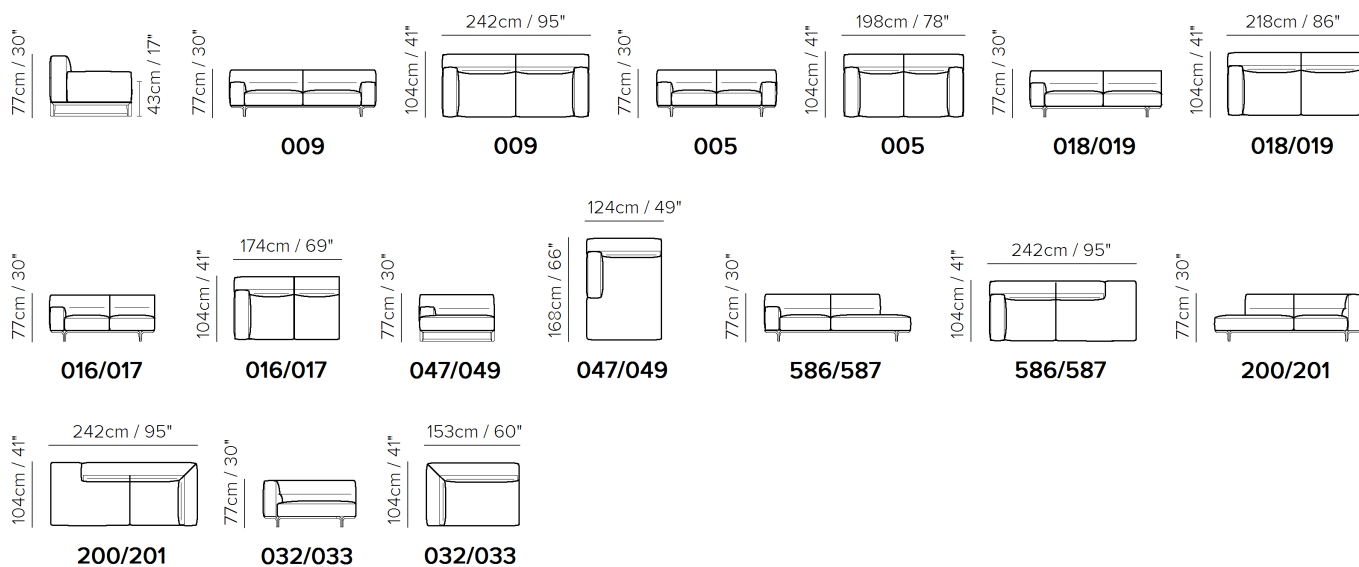

■ Vers. 009

■ Vers. 009

■ Vers. 587

SCHEMATICS

COMPOSITION EXAMPLES

TECHNICAL INFORMATION

	COVERING	Leather <input checked="" type="checkbox"/>	Soft Cover <input checked="" type="checkbox"/>			
	LEGS	Wood <input checked="" type="checkbox"/>	Metal <input type="checkbox"/>	Plastic <input type="checkbox"/>	Castors <input type="checkbox"/>	Upholstered <input type="checkbox"/>
	FILLING	Arms <input type="checkbox"/> Fiber <input checked="" type="checkbox"/> Foam <input type="checkbox"/> Feather/Fiber Mix <input type="checkbox"/> Feather	Seat cushion <input type="checkbox"/> Fiber <input checked="" type="checkbox"/> Foam <input type="checkbox"/> Feather/Fiber Mix <input type="checkbox"/> Feather	Back cushion <input type="checkbox"/> Fiber <input checked="" type="checkbox"/> Foam <input type="checkbox"/> Feather/Fiber Mix <input type="checkbox"/> Feather		
	COMFORT	Standard Comfort <input checked="" type="checkbox"/>	Firm Comfort <input type="checkbox"/>			
	FUNCTION	Bed <input type="checkbox"/>	Electric motion <input type="checkbox"/>	Motion <input type="checkbox"/>	Recliner <input type="checkbox"/>	Sliding <input type="checkbox"/>
	OPTIONS	Nails <input type="checkbox"/>	Removable <input type="checkbox"/>	Contrast Stitching <input type="checkbox"/>		

NOTES

- Model also available with thick leather with model code Sxxx (Art. Vesuvio, Cassidy).
- Tight Seat Cushion (the seat cushions of the models are fixed to the frame)
- Tight Back Cushion (the back cushions of the models are fixed to the frame)
- With Leather Side (the sectional pieces come with leather sides)
- Wood Frame
- With Feet Assembled (the model will be loaded with feet already mounted on the sofa)
- Plastic Wrap (the model will be wrapped in a plastic bag)
- Feet available in wooden finishings 32 (Smoked Oak)
- Feet height 14,0 cm